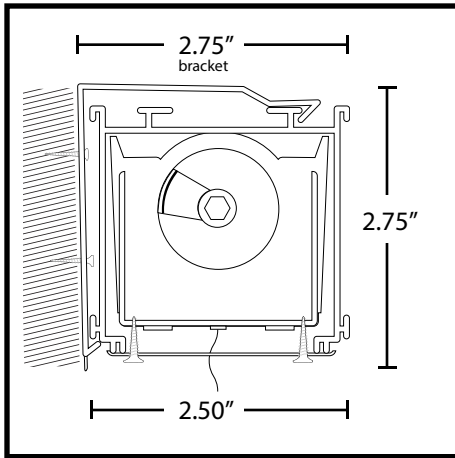

Ceiling Mount

Wall Mount

Exploded View

1. [INRA-00013] Split rail for heavy duty roman shade
2. [CR-HM-100117] Control unit gear 1:7 & end cap
3. [CR-HM-100313] Drum support with cone
4. [CR-HM-1005] Chrome plated steel ring with screw
5. Roman face panel

6. [CR-H5021SH] 6mm hexagon steel rod
7. [CR-HM-1360] Steel fixer with screws (2)
8. [MPBC-00297/47-48] Stainless steel chain
9. [RL-V2BKTMW] Versarail mounting bracket & cassette
10. [CR-VLHK-003] 20mm velcro hook tape