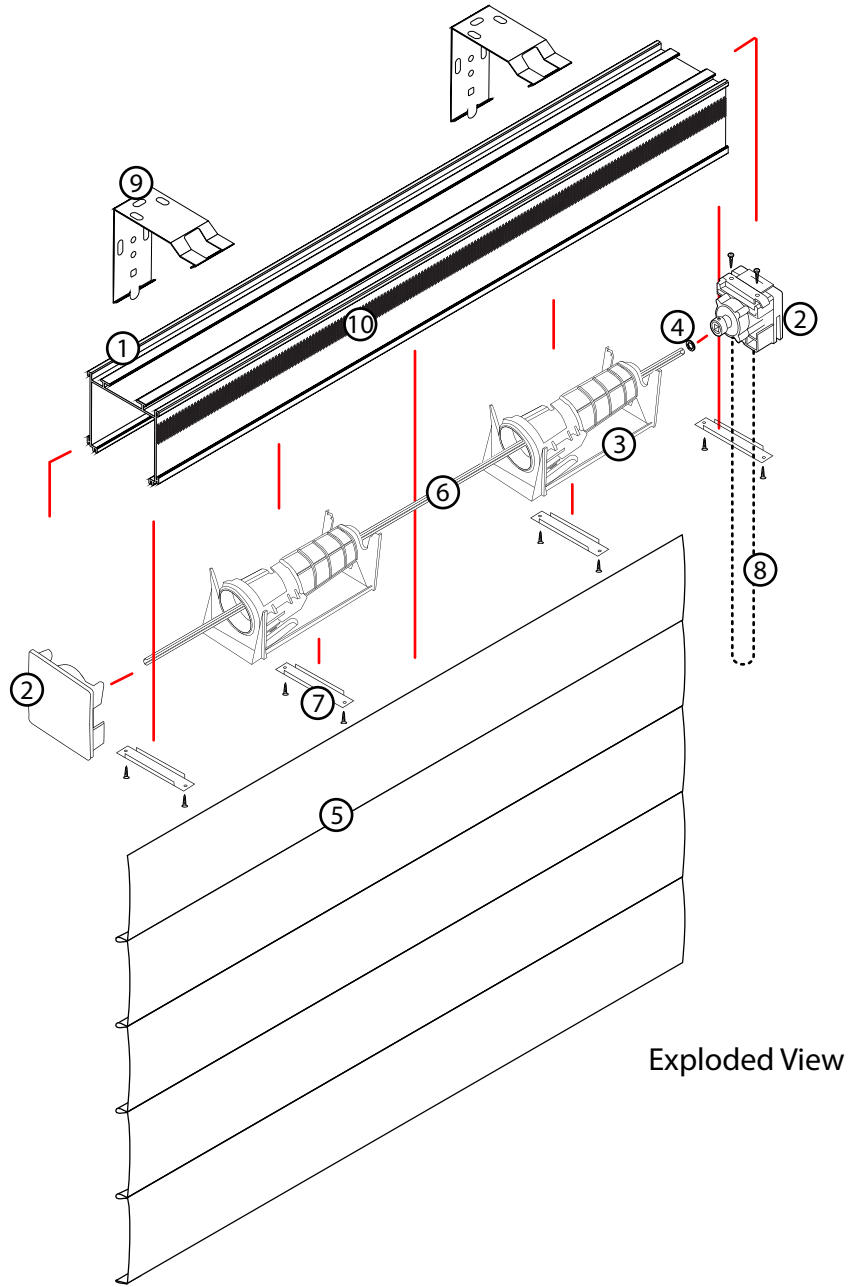

Ceiling Mount

Wall Mount

Exploded View

1. [INRA-00013] Split rail for heavy duty roman shade
2. [CR-HM-100117] Control unit gear 1:7 & end cap
3. [CR-HM-100313] Drum support with cone
4. [CR-HM-1005] Chrome plated steel ring with screw
5. Roman face panel

6. [CR-H5021SH] 6mm hexagon steel rod
7. [CR-HM-1360] Steel fixer with screws (2)
8. [MPBC-00297/47-48] Stainless steel chain
9. [RL-V2BKTMW] Versarail mounting bracket & cassette
10. [CR-VLHK-003] 20mm velcro hook tape