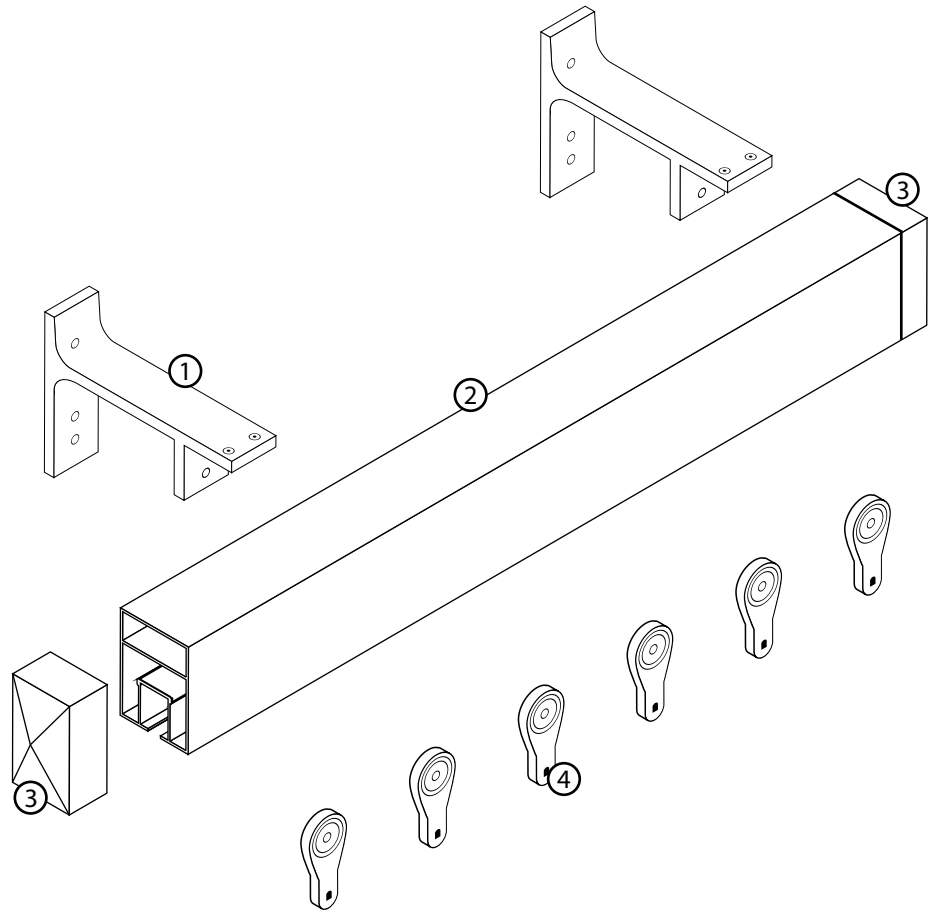

Rail Dimensions

Exploded View

Bracket Dimensions

- 1. Rectangular bracket
- 2. Rectangular rail
- 3. End cap
- 4. Ball bearing glide