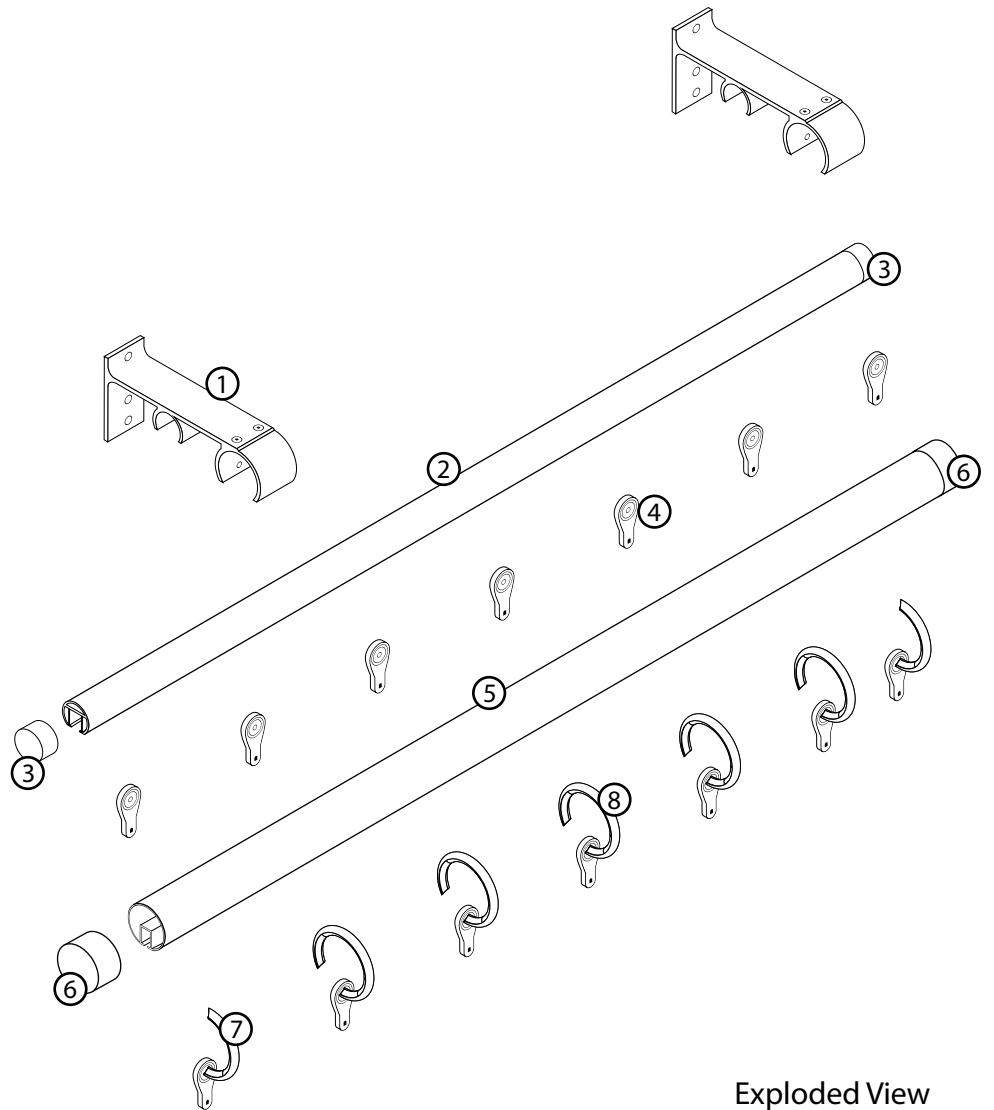

Rail Dimensions

Exploded View

Bracket Dimensions

1. Millenium bracket - double
2. Millenium rail - 1.25"
3. 1.25" finial cap
4. Ball-bearing glides
5. Millenium rail - 2.00"
6. 2.00" finial cap
7. Half hook & ball bearing glide
8. Full hook & ball bearing glide