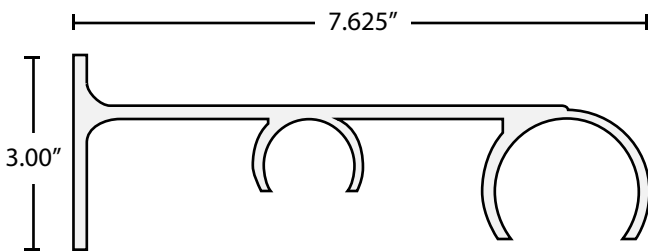

Rail Dimensions

Exploded View

Bracket Dimensions

1. Millenium bracket - double
2. Millenium rail - 1.25"
3. 1.25" finial cap
4. Ball-bearing glides
5. Millenium rail - 2.00"
6. 2.00" finial cap
7. Half hook & ball bearing glide
8. Full hook & ball bearing glide