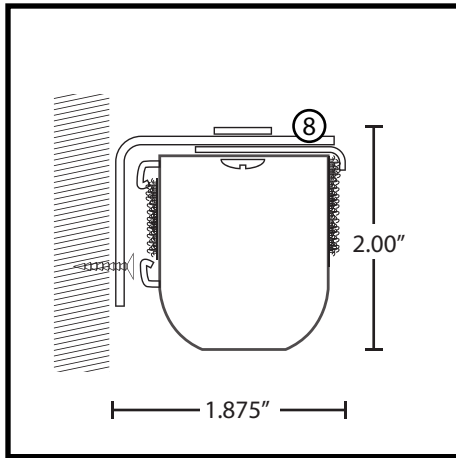

Ceiling Mount

Wall Mount

Exploded View

1. [INRA-00003] Baja rail
2. [CR-CLHS-001] DCI 15003 control housing
3. [CR-DRUM-001] DCI 1906 Cord drum system
4. [CR-SQBR-002] DCI 19002 5.8M square bar
5. [[MPBC-00297/47-48] Stainless steel chain

6. [CR-SWALL-001] Brass rod w/allen screw for square bar
7. [CR-CCBK-001] Ceiling clip bracket 4742
8. [CR-1906302LW] L Bracket with swivel
9. [CR-VLHK-003] 20mm velcro hook tape
10. Roman face panel