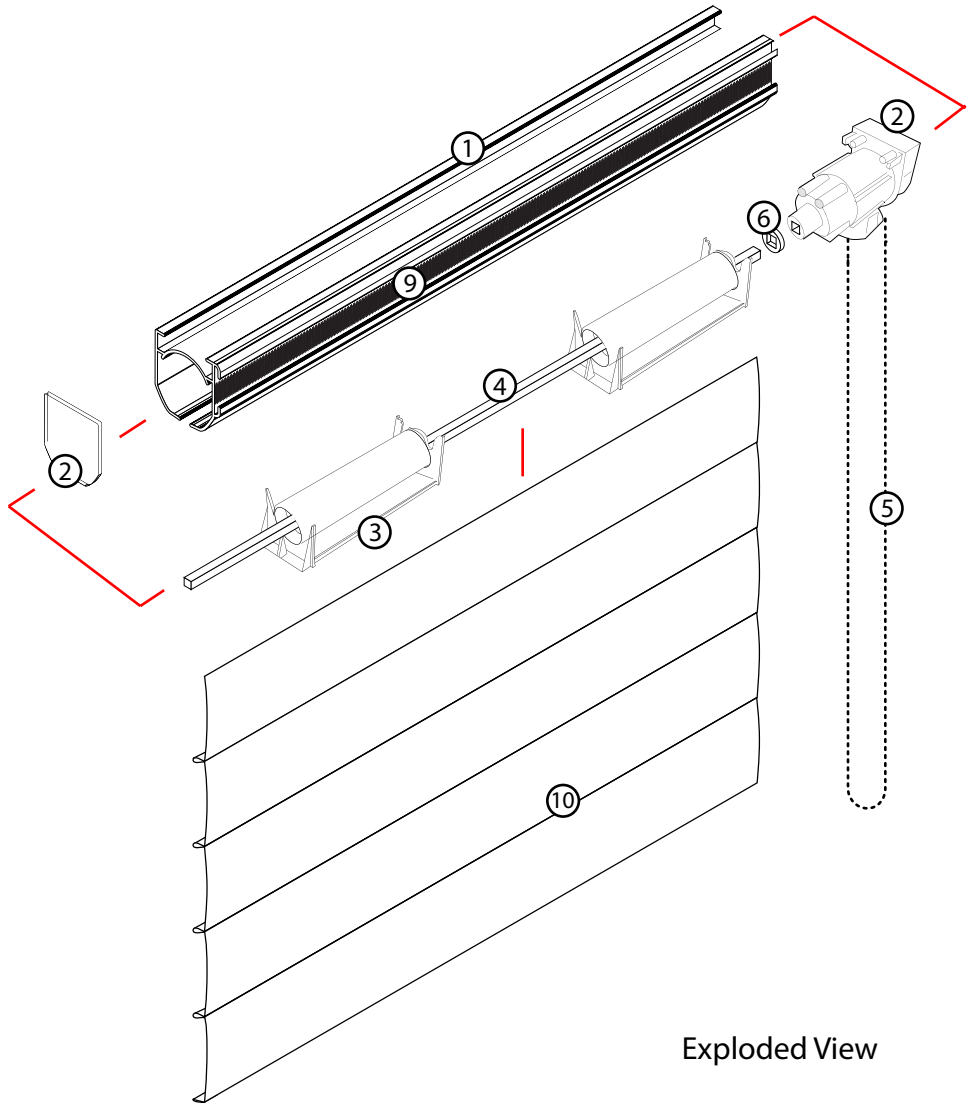

Ceiling Mount

Wall Mount

Exploded View

1. [INRA-00003] Baja rail
2. [CR-CLHS-001] DCI 15003 control housing
3. [CR-DRUM-001] DCI 1906 Cord drum system
4. [CR-SQBR-002] DCI 19002 5.8M square bar
5. [[MPBC-00297/47-48] Stainless steel chain

6. [CR-SWALL-001] Brass rod w/allen screw for square bar
7. [CR-CCBK-001] Ceiling clip bracket 4742
8. [CR-1906302LW] L Bracket with swivel
9. [CR-VLHK-003] 20mm velcro hook tape
10. Roman face panel